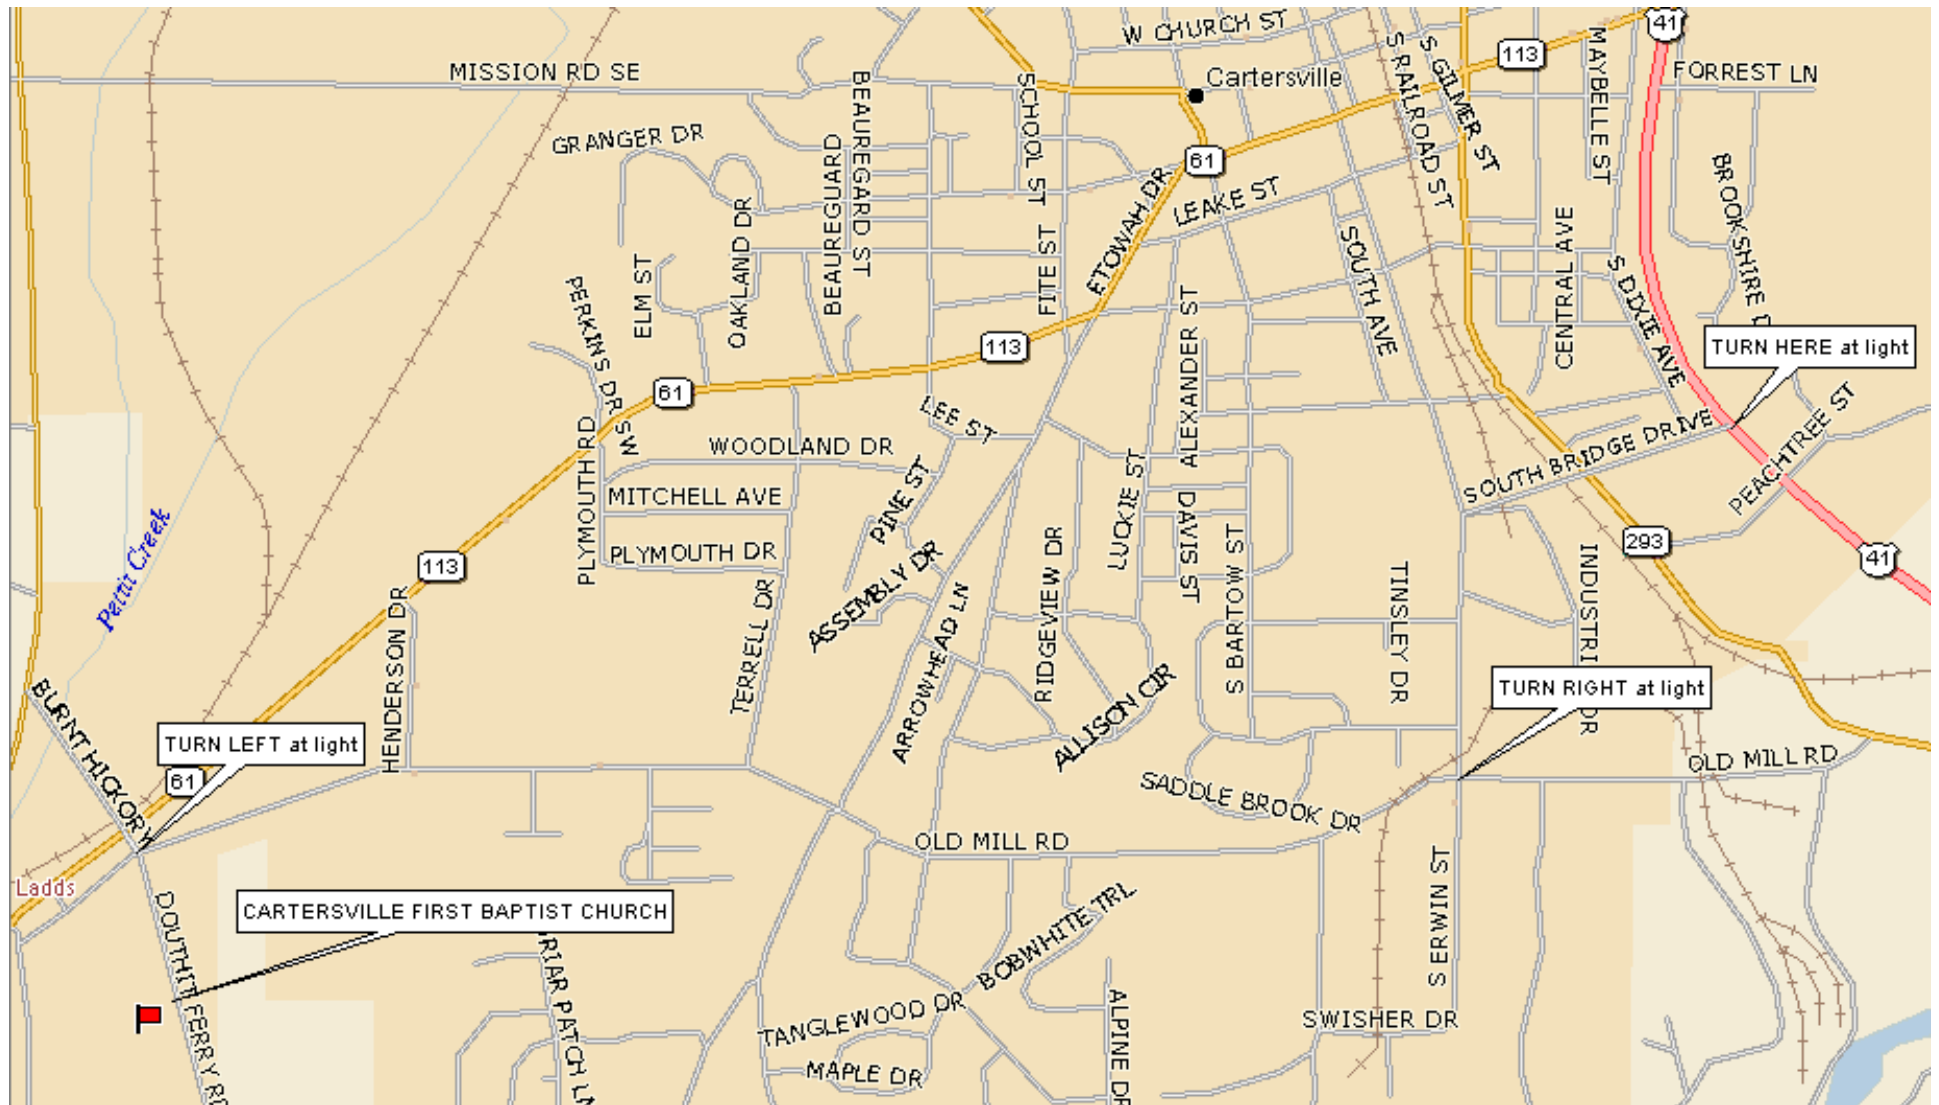

Cartersville First Baptist Church - 241 Douthit Ferry Road - Cartersville, Ga. 30120

(Note - most internet map programs misplace CFBC's 241 address on Douthit Ferry)

Directions from 75 southbound

- Exit at Main St exit 288, west Hwy113, south Hwy41, right South Bridge Dr, right Old Mill Rd, left Douthit Ferry, CFBC will be on right

Directions from 75 northbound

- Exit at Red Top Mountain exit 285, north Hwy41, left South Bridge Dr, right Old Mill Rd, left Douthit Ferry, CFBC will be on right

Alternate Directions using Hwy 61/113

- West of downtown Cartersville at McDonalds turn on to Douthit Ferry, cross Old Mill Rd, CFBC will be about 300 yards on right